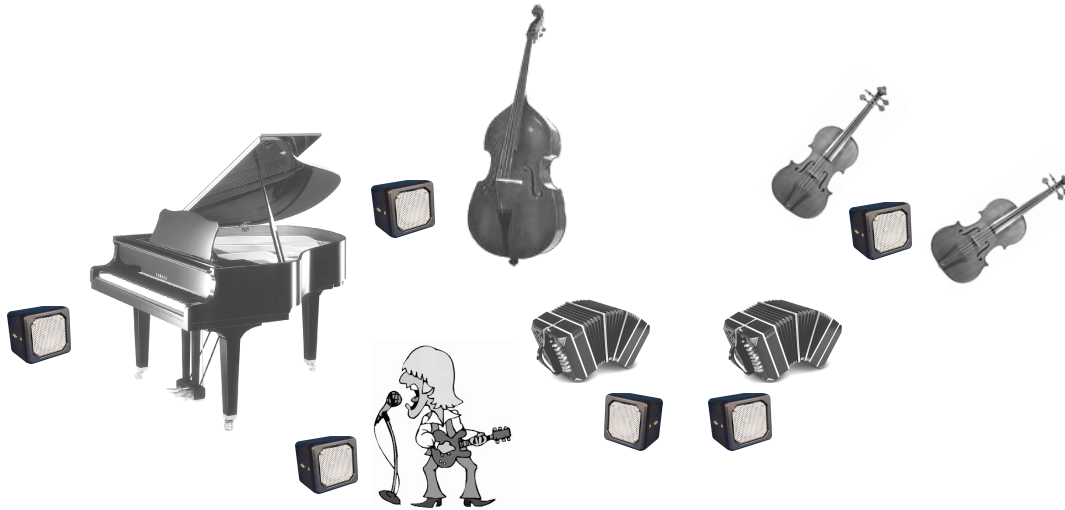

# ORQUESTA SEXTETO CRISTAL

---

## Stage Plot

- 
- **Violin (V11):** DPA Clipmicrophone
  - **Violin (V12):** DPA Clipmicrophone
  - **Bandoneon (1):** 2x Neumann KM 185 (or similar) + 2 small tripods + chair
  - **Bandoneon (2):** 2x Neumann KM 185 (or similar) + 2 small tripods + chair
  - **Grand piano** (tuning **442 Hz**): 2x Neumann KM 184 (or similar) + 2 tripods
  - **Double bass:** Sennheiser E 906 (or similar) to put under the bridge!
  - **Singing:** 1x Neumann KMS 105 (or similar) + tripod
- Power connection for each person for the desk lights (6x)
- Mixing desk:** 12 inputs + **effect board** (reverb) + 5 monitor paths