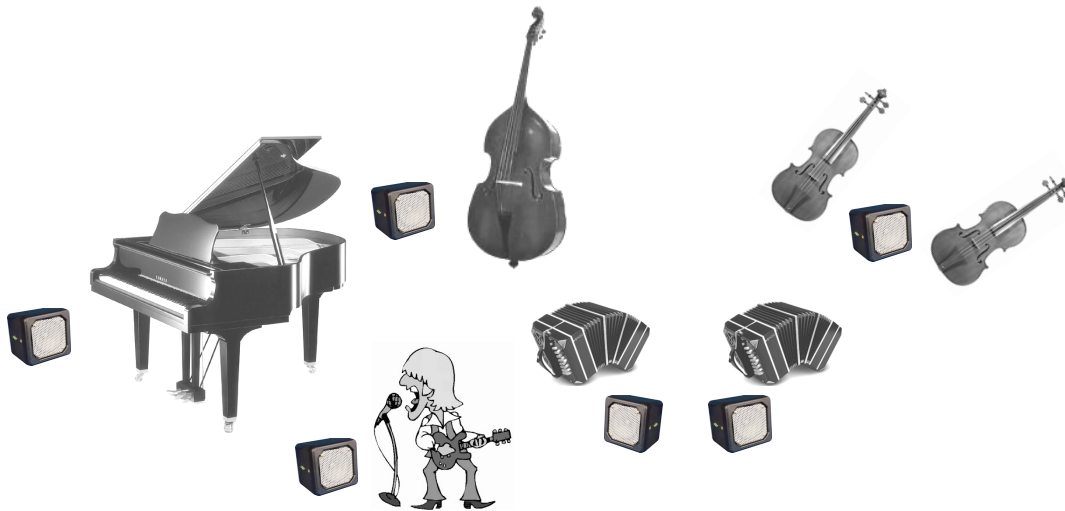

# ORQUESTA SEXTETO CRISTAL

---

## Stage Plot

- 
- **Violin (V11):** DPA Clipmicrophone
  - **Violin (V12):** DPA Clipmicrophone
  - **Bandoneon (1):** 2x Neumann KM 185 (or similar) + 2 small tripods + chair
  - **Bandoneon (2):** 2x Neumann KM 185 (or similar) + 2 small tripods + chair
  - **Grand piano (tuning 442 Hz):** 2x Neumann KM 184 (or similar) + 2 tripods + chair
  - **Double bass:** Sennheiser E 906 (or similar) to put under the bridge!
  - **Singing:** 1x Neumann KMS 105 (or similar) + tripod
  
  - **6 monitors** 
  - **Mixing desk:** 12 inputs + **effect board** (reverb) + 5 monitor paths